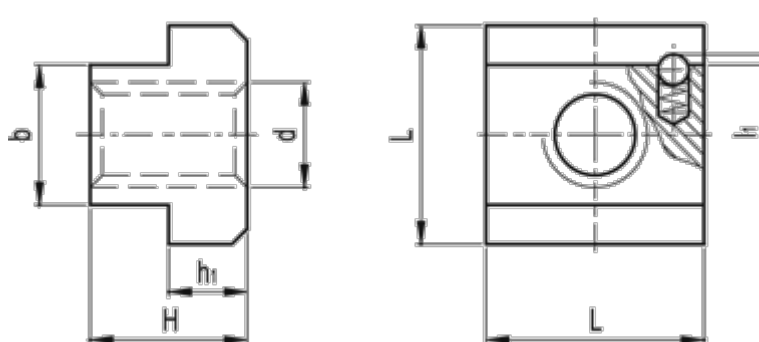

Data Sheet

Article number: 20594396

Description: E+G T-nut
GN 508.2-14-M12-8

Measures

b -0.1 -0.3	= 14
d	= M12
H	= 16
h1	= 8
L	= 22
l1	= 1.0
T-slot width DIN 650	= 14
Weight (g)	= 34